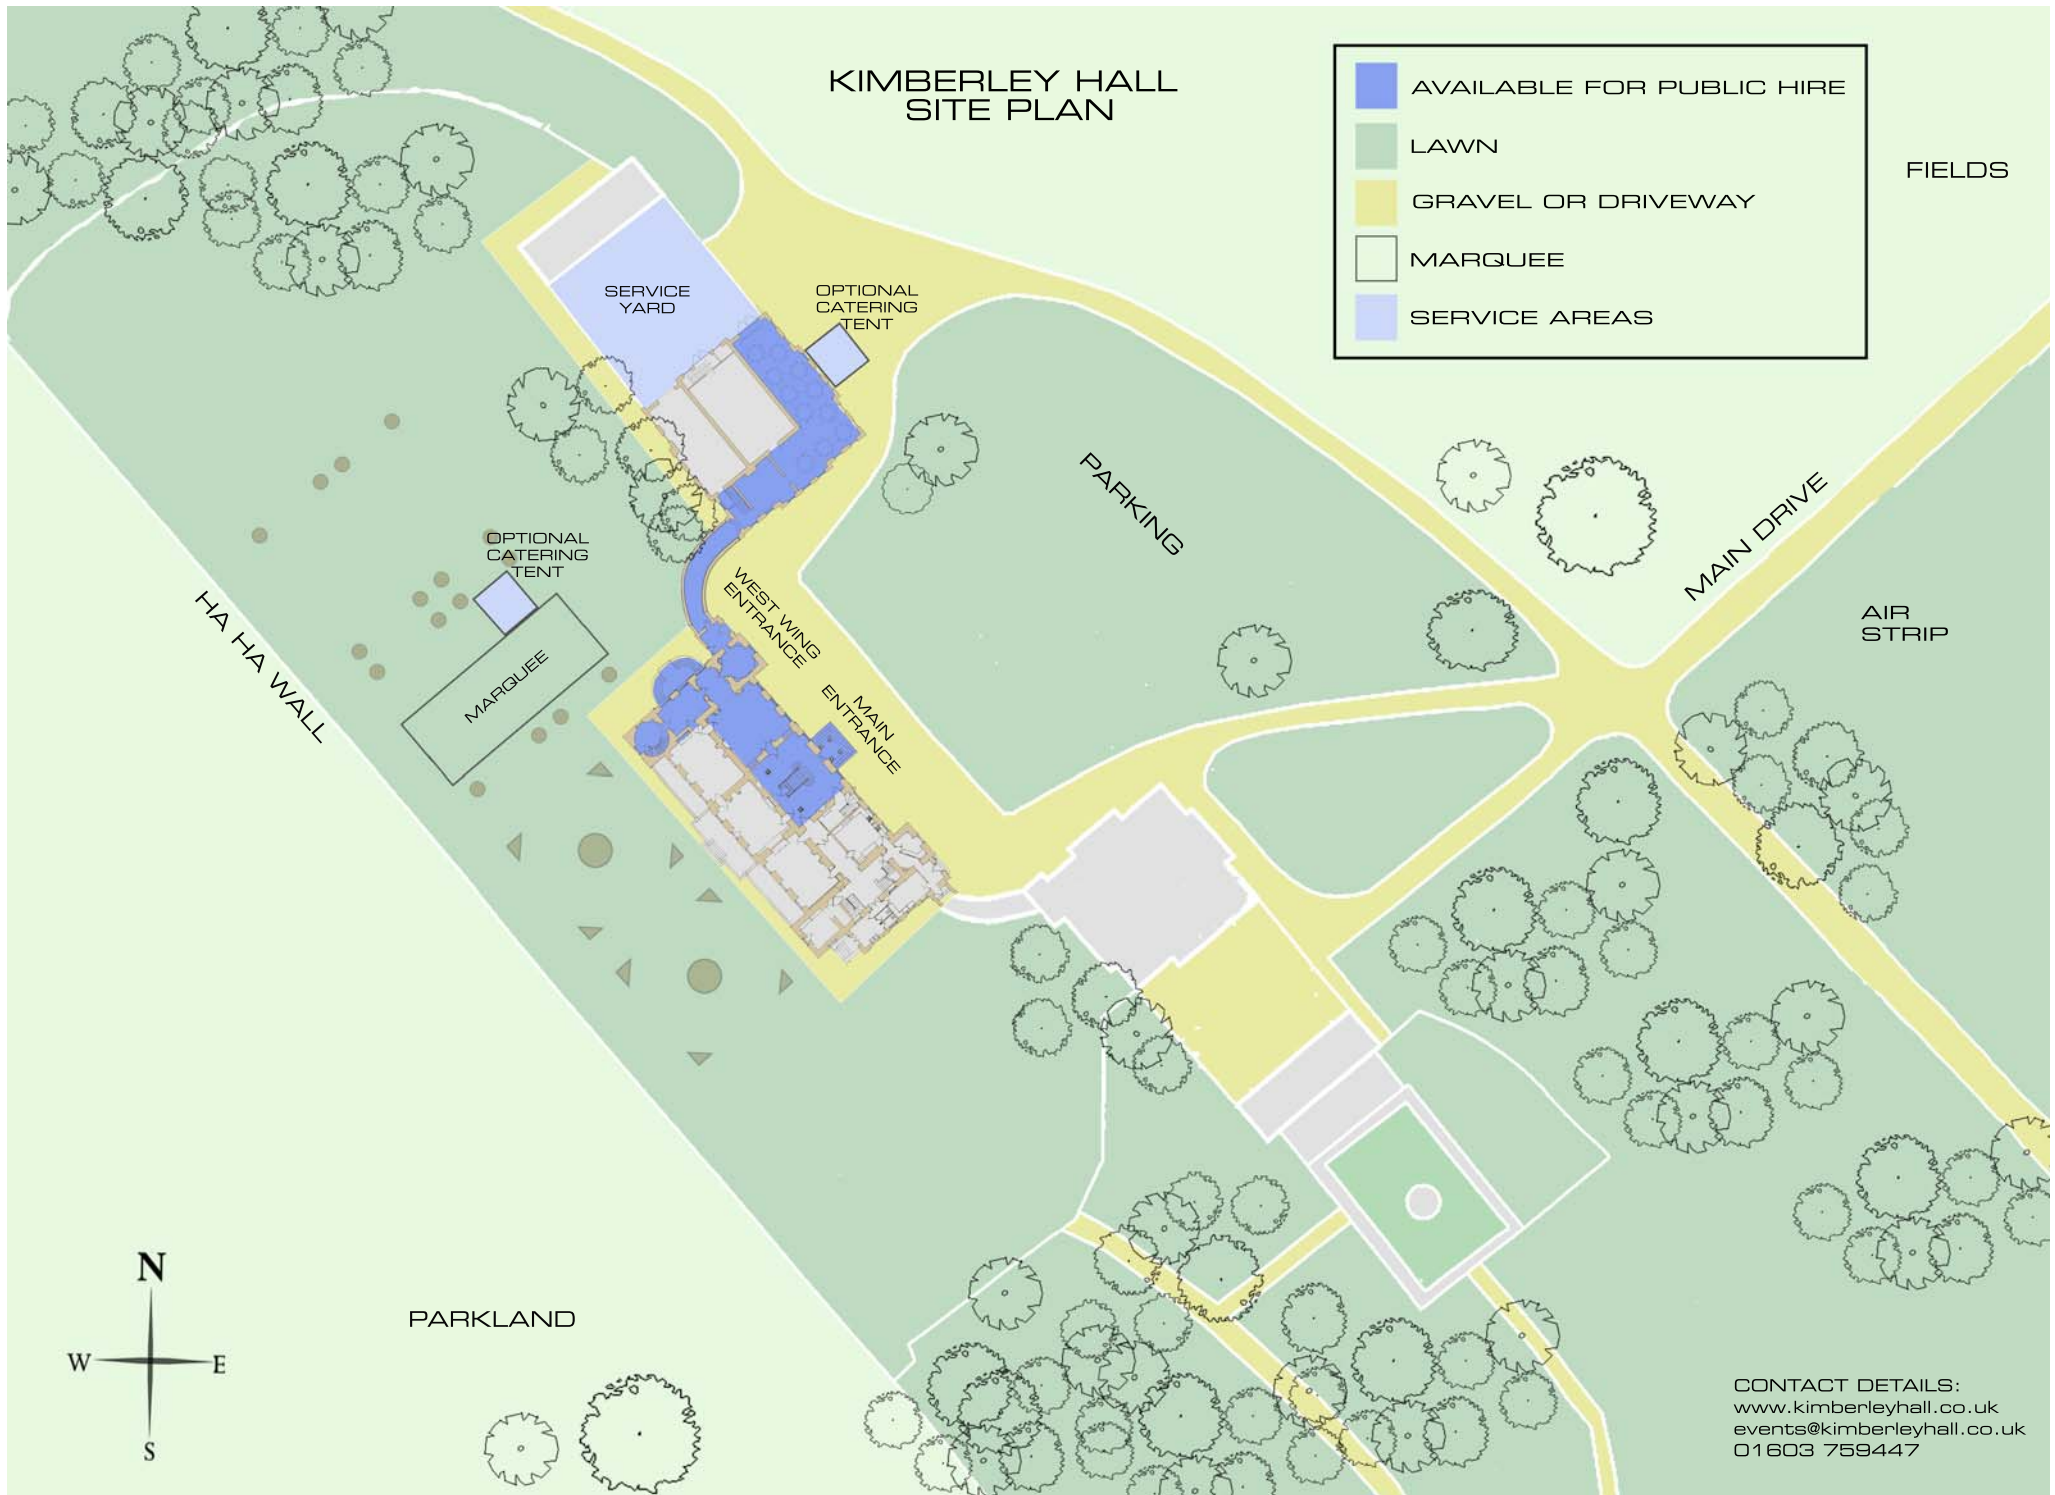

# KIMBERLEY HALL SITE PLAN

	AVAILABLE FOR PUBLIC HIRE
	LAWN
	GRAVEL OR DRIVEWAY
	MARQUEE
	SERVICE AREAS

CONTACT DETAILS:  
[www.kimberleyhall.co.uk](http://www.kimberleyhall.co.uk)  
[events@kimberleyhall.co.uk](mailto:events@kimberleyhall.co.uk)  
01603 759447