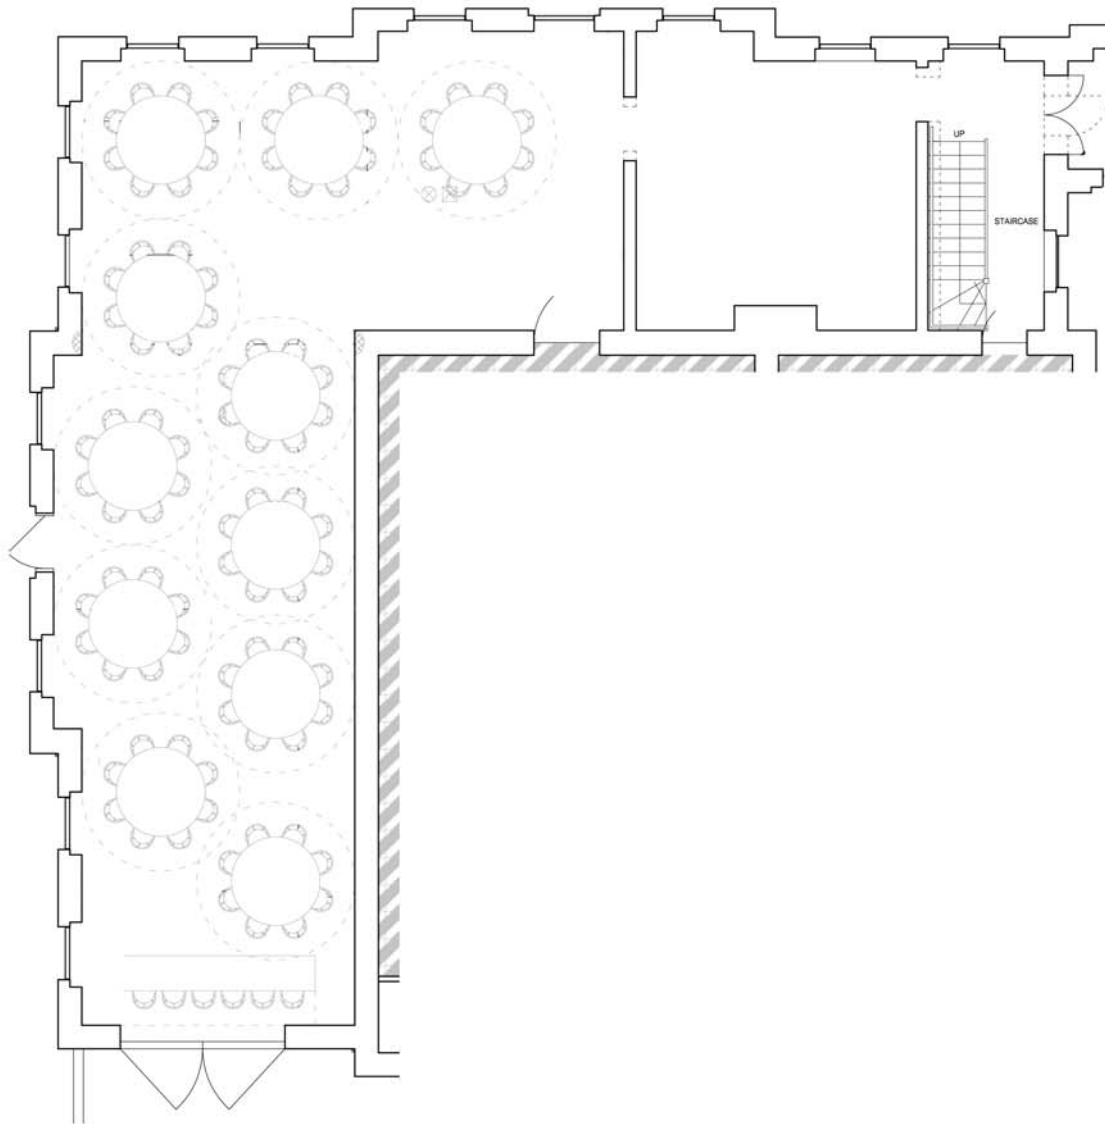

KIMBERLEY HALL WEST WING WEDDING RECEPTION PLANS

GROUND FLOOR

FIRST FLOOR WITH BALCONY

CONTACT DETAILS:
www.kimberleyhall.co.uk
events@kimberleyhall.co.uk
01603 759447