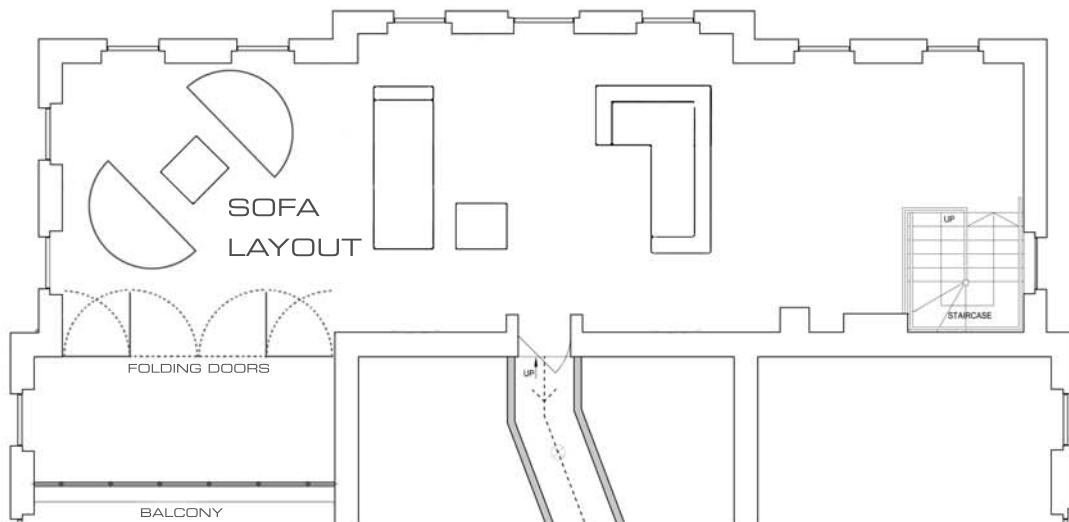

KIMBERLEY HALL WEST WING WEDDING RECEPTION PLANS

GROUND FLOOR

FIRST FLOOR WITH BALCONY

CONTACT DETAILS:
www.kimberleyhall.co.uk
events@kimberleyhall.co.uk
01603 759447